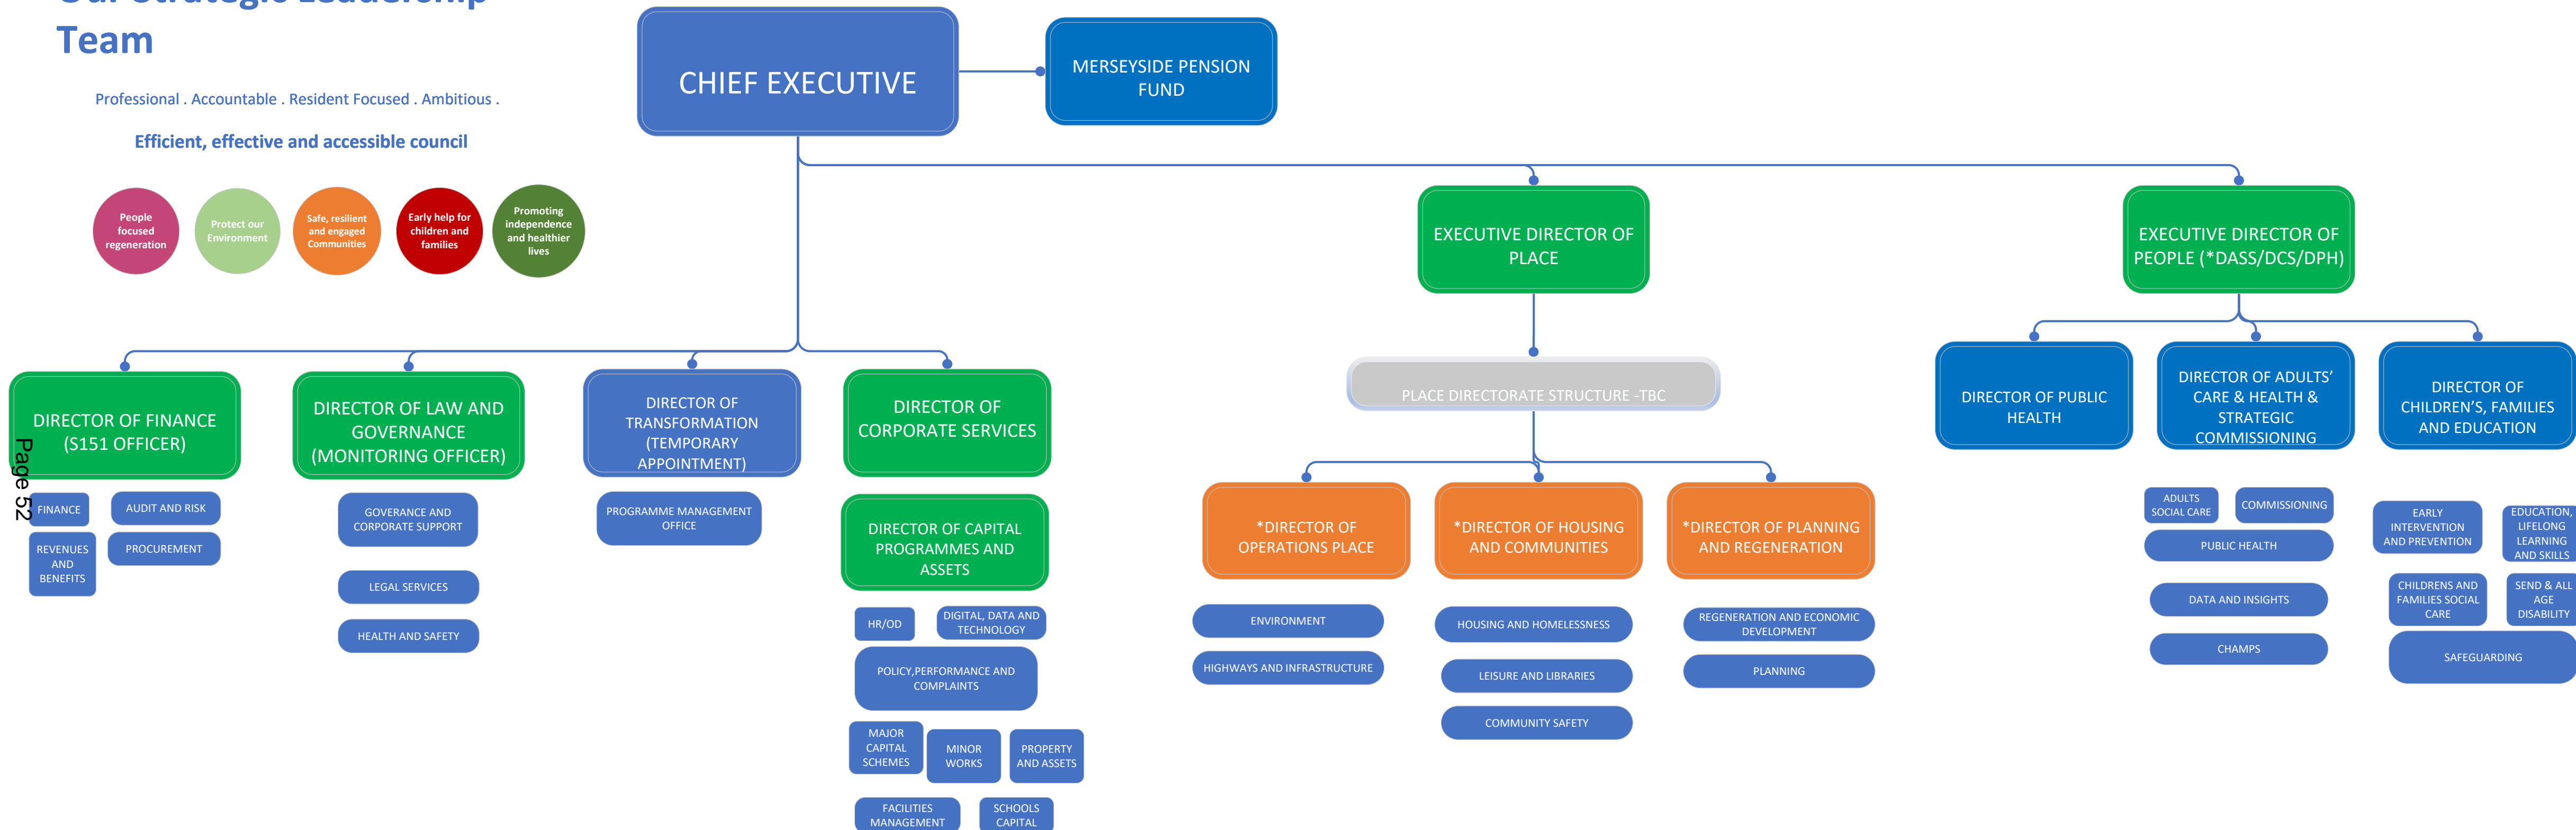

Our Strategic Leadership Team

Professional . Accountable . Resident Focused . Ambitious .

Efficient, effective and accessible council

Key:
 1. Green Posts = Stage One Process
 2. Orange Posts = Subject to Consultation including areas of responsibility