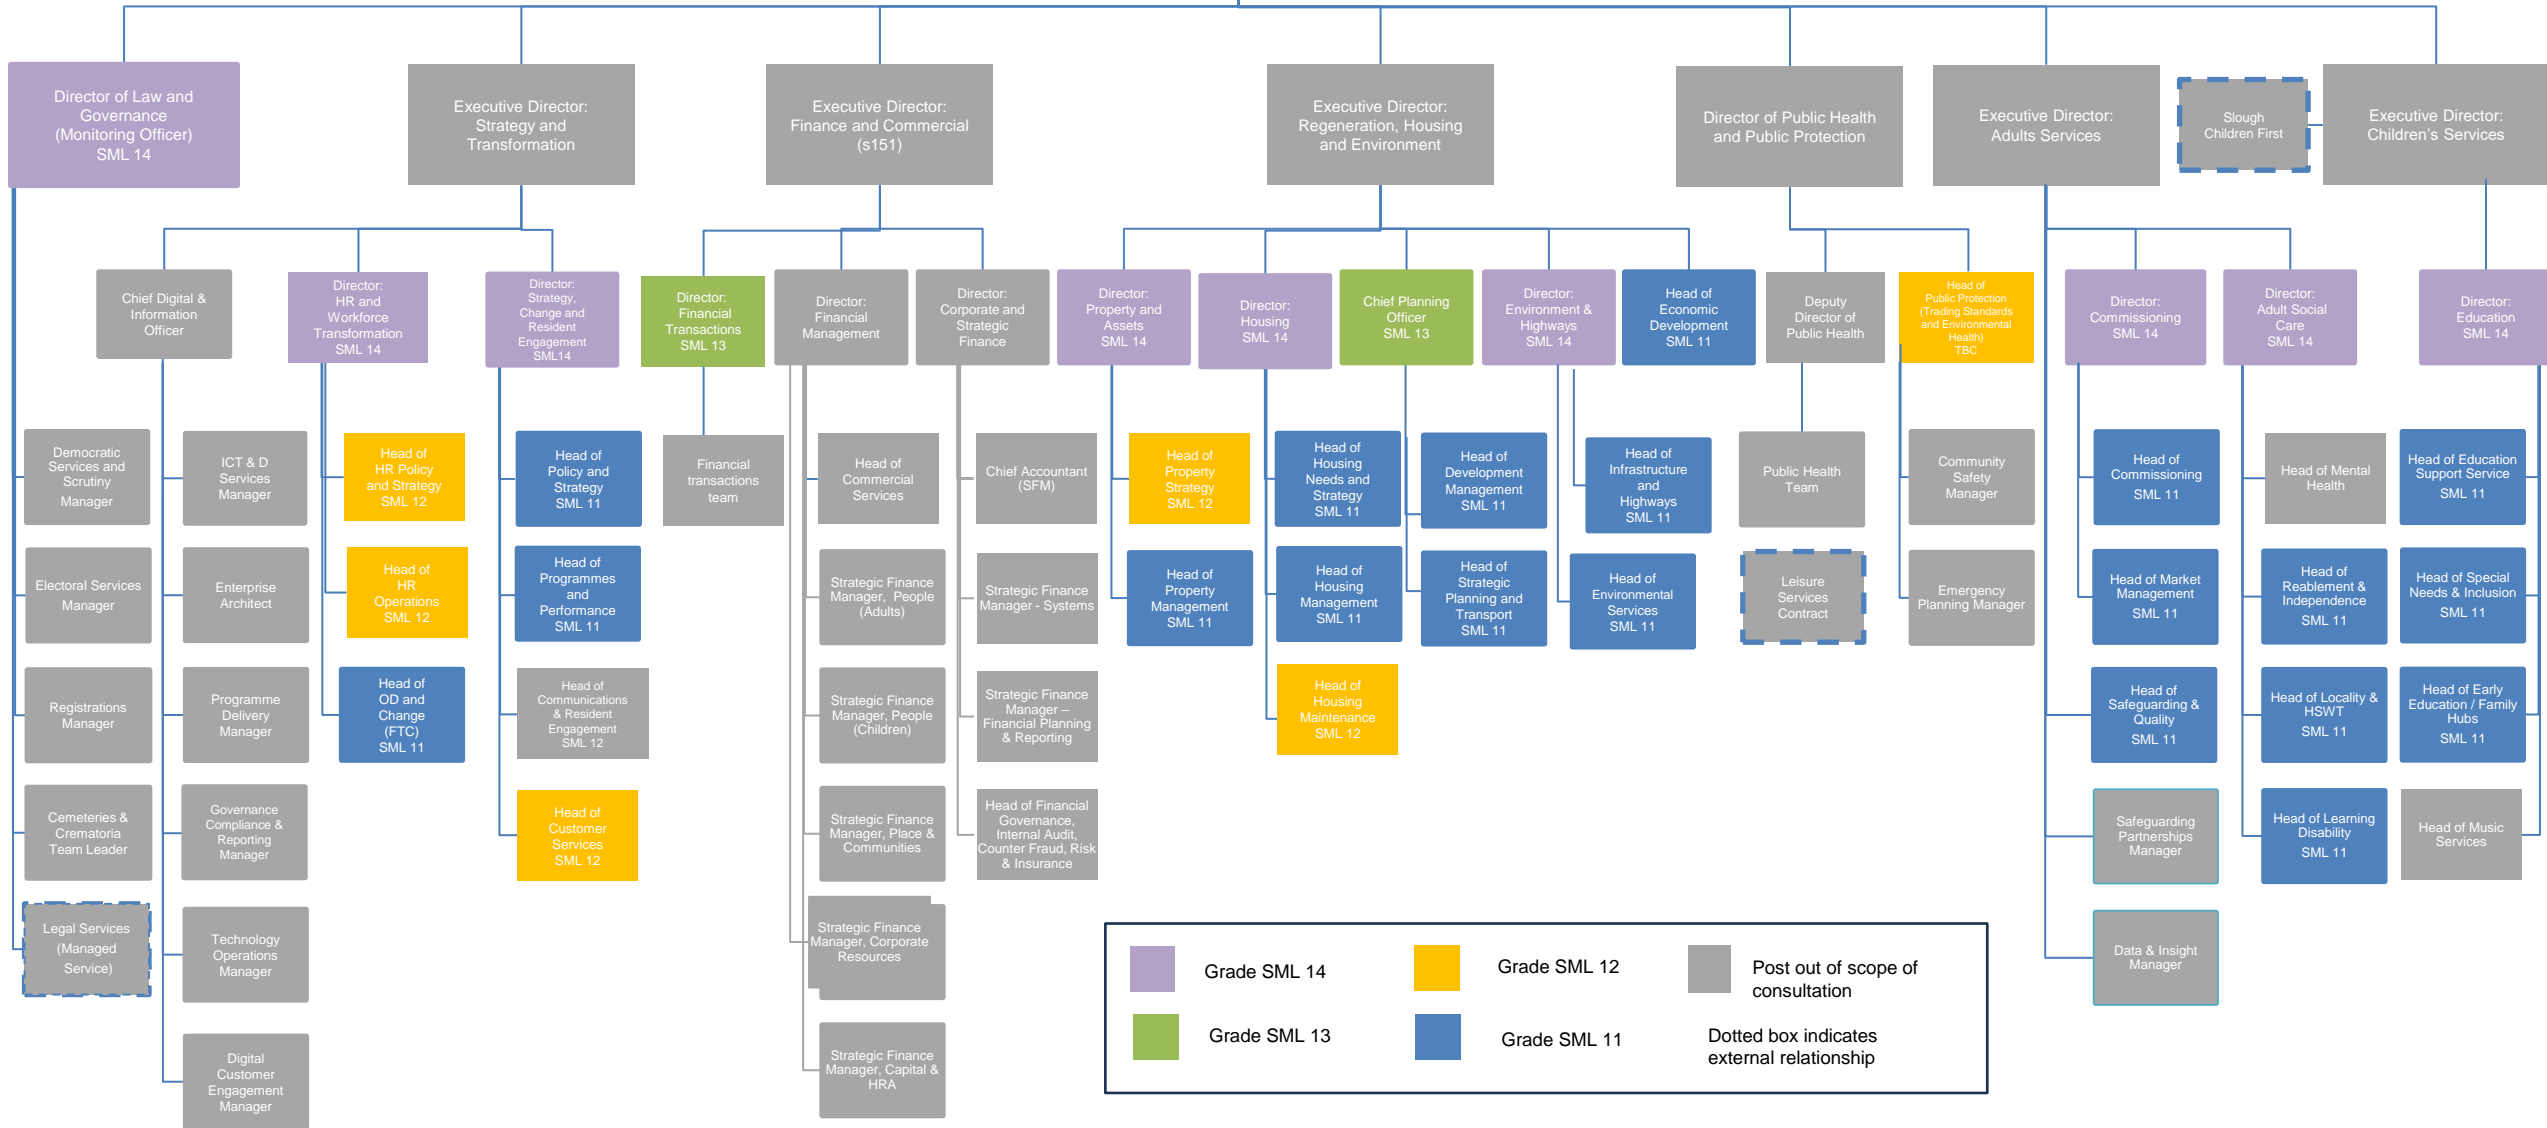

Chief Executive

 Grade SML 14	 Grade SML 12	 Post out of scope of consultation
 Grade SML 13	 Grade SML 11	 Dotted box indicates external relationship